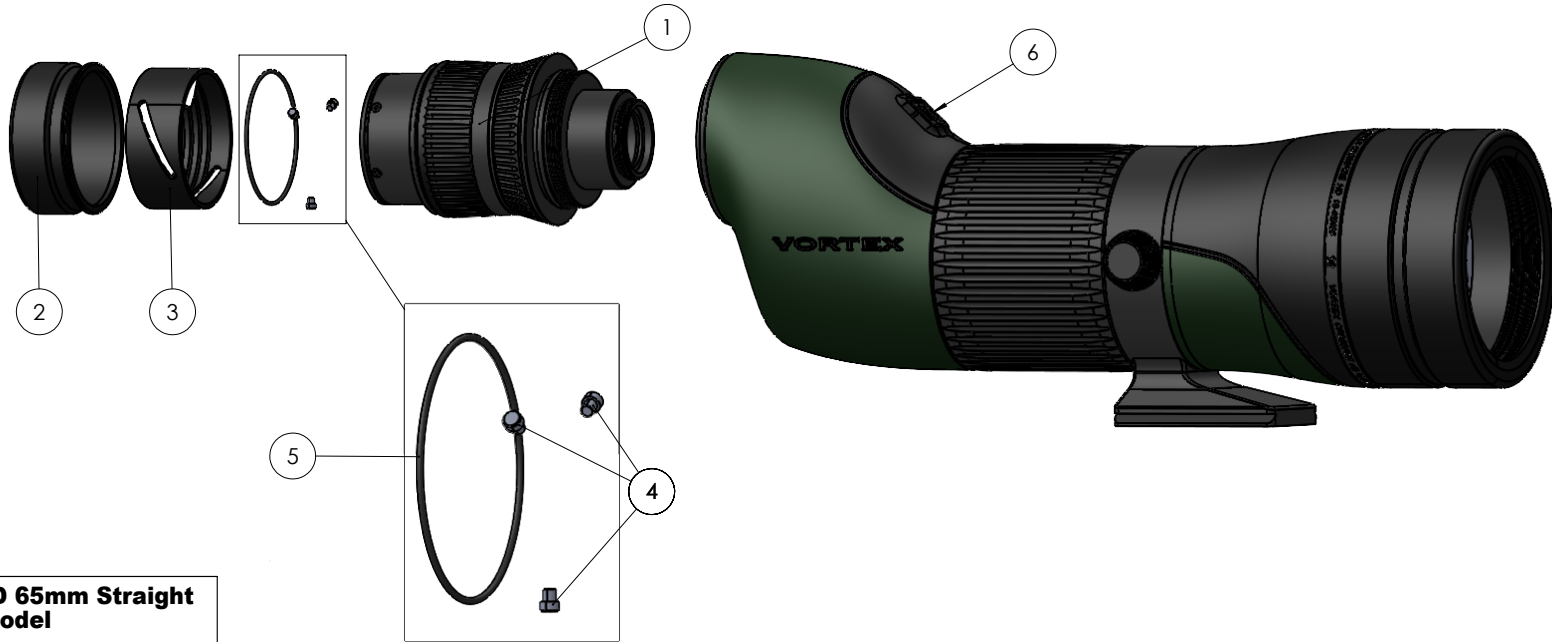

CROSSFIRE[®] HD

16-48x65 STRAIGHT SPOTTING SCOPE

Crossfire [®] HD 65mm Straight Model	
Model	Features
CF-65S	16-48x

PARTS					IN-BOX ACCESSORIES				
ITEM NO.	PART NUMBER	DESCRIPTION	QTY.	NOTES	ITEM NO.	PART NUMBER	DESCRIPTION	QTY.	NOTES
1	A-01027-0	Eyepiece Assembly	1			C-04623-0	Neoprene	1	
2	C-04659-0	Rubber Eye Cup	1			C-04627-0	65mm Objective Lens Cover	1	
3	C-04658-0	Eye Cup Assembly Outer Ring	1			C-04615-0	Eyepiece Lens Cover	1	
4	C-04654-0	Eye Cup Assembly Screws	3			C-04616-0	Eyepiece Shipping Cover	1	
5	C-04655-0	Eye Cup Assembly Tensioner	1			C-04618-0	Bayonet Shipping Cover	1	
6	C-04660-0	Square "VTX" Badge	1			LC300	Lens Cloth	1	
						M-00364-0	Owner's Manual	1	