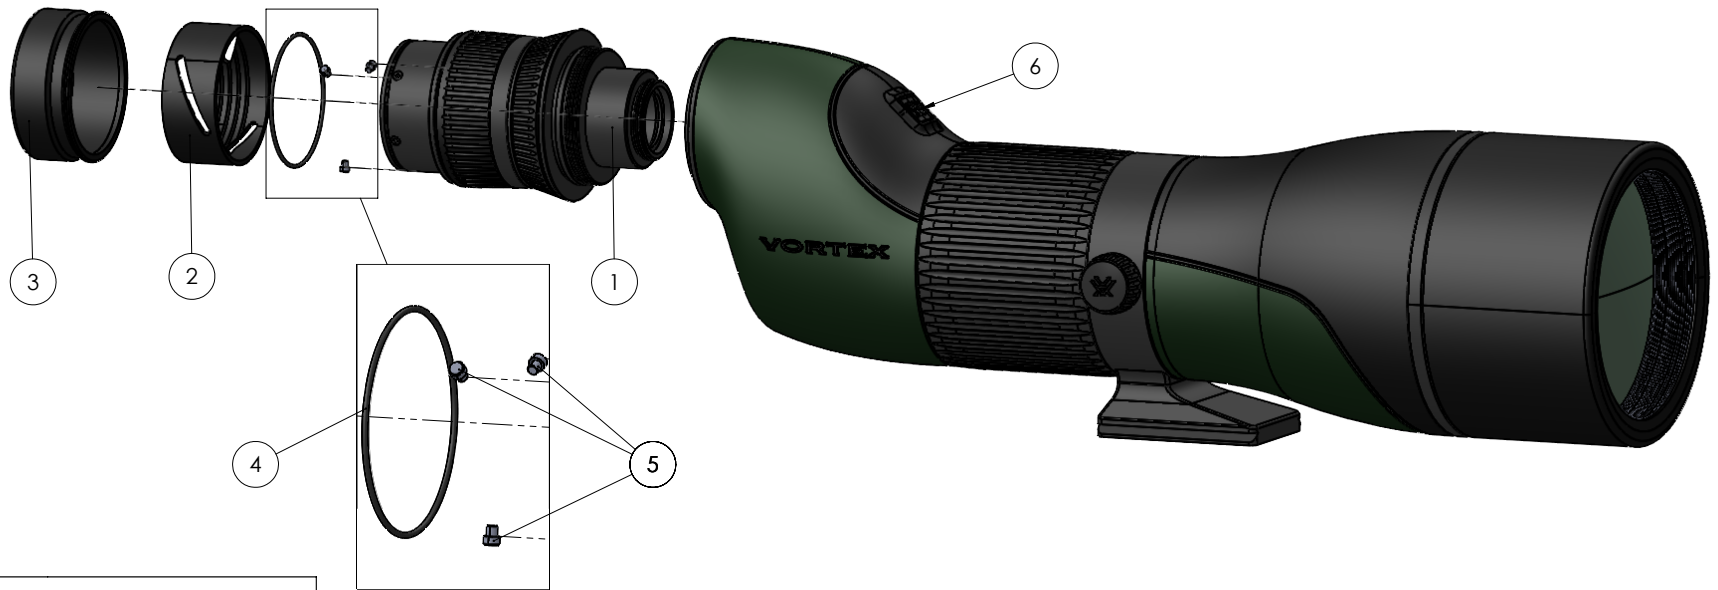

CROSSFIRE® HD

20-60x80 STRAIGHT SPOTTING SCOPE

Crossfire® HD 80mm Straight Model

Models	Magnification
CF-80S	20-60x

PARTS					IN-BOX ACCESSORIES				
ITEM NO.	PART NUMBER	DESCRIPTION	QTY.	NOTES	ITEM NO.	PART NUMBER	DESCRIPTION	QTY.	NOTES
1	A-01027-0	Eyepiece Assembly	1			C-04626-0	Neoprene	1	
2	C-04658-0	Eye Cup Assembly Outer Ring	1			C-04628-0	80mm Objective Lens Cover	1	
3	C-04659-0	Rubber Eye Cup	1			C-04615-0	Eyepiece Lens Cover	1	
4	C-04655-0	Eye Cup Assembly Tensioner	1			C-04616-0	Eyepiece Shipping Cover	1	
5	C-04654-0	Eye Cup Assembly Screws	3			C-04618-0	Bayonet Shipping Cover	1	
6	C-04660-0	Square "VTX" Badge	1			LC300	Lens Cloth	1	
						M-00364-0	Owner's Manual	1	